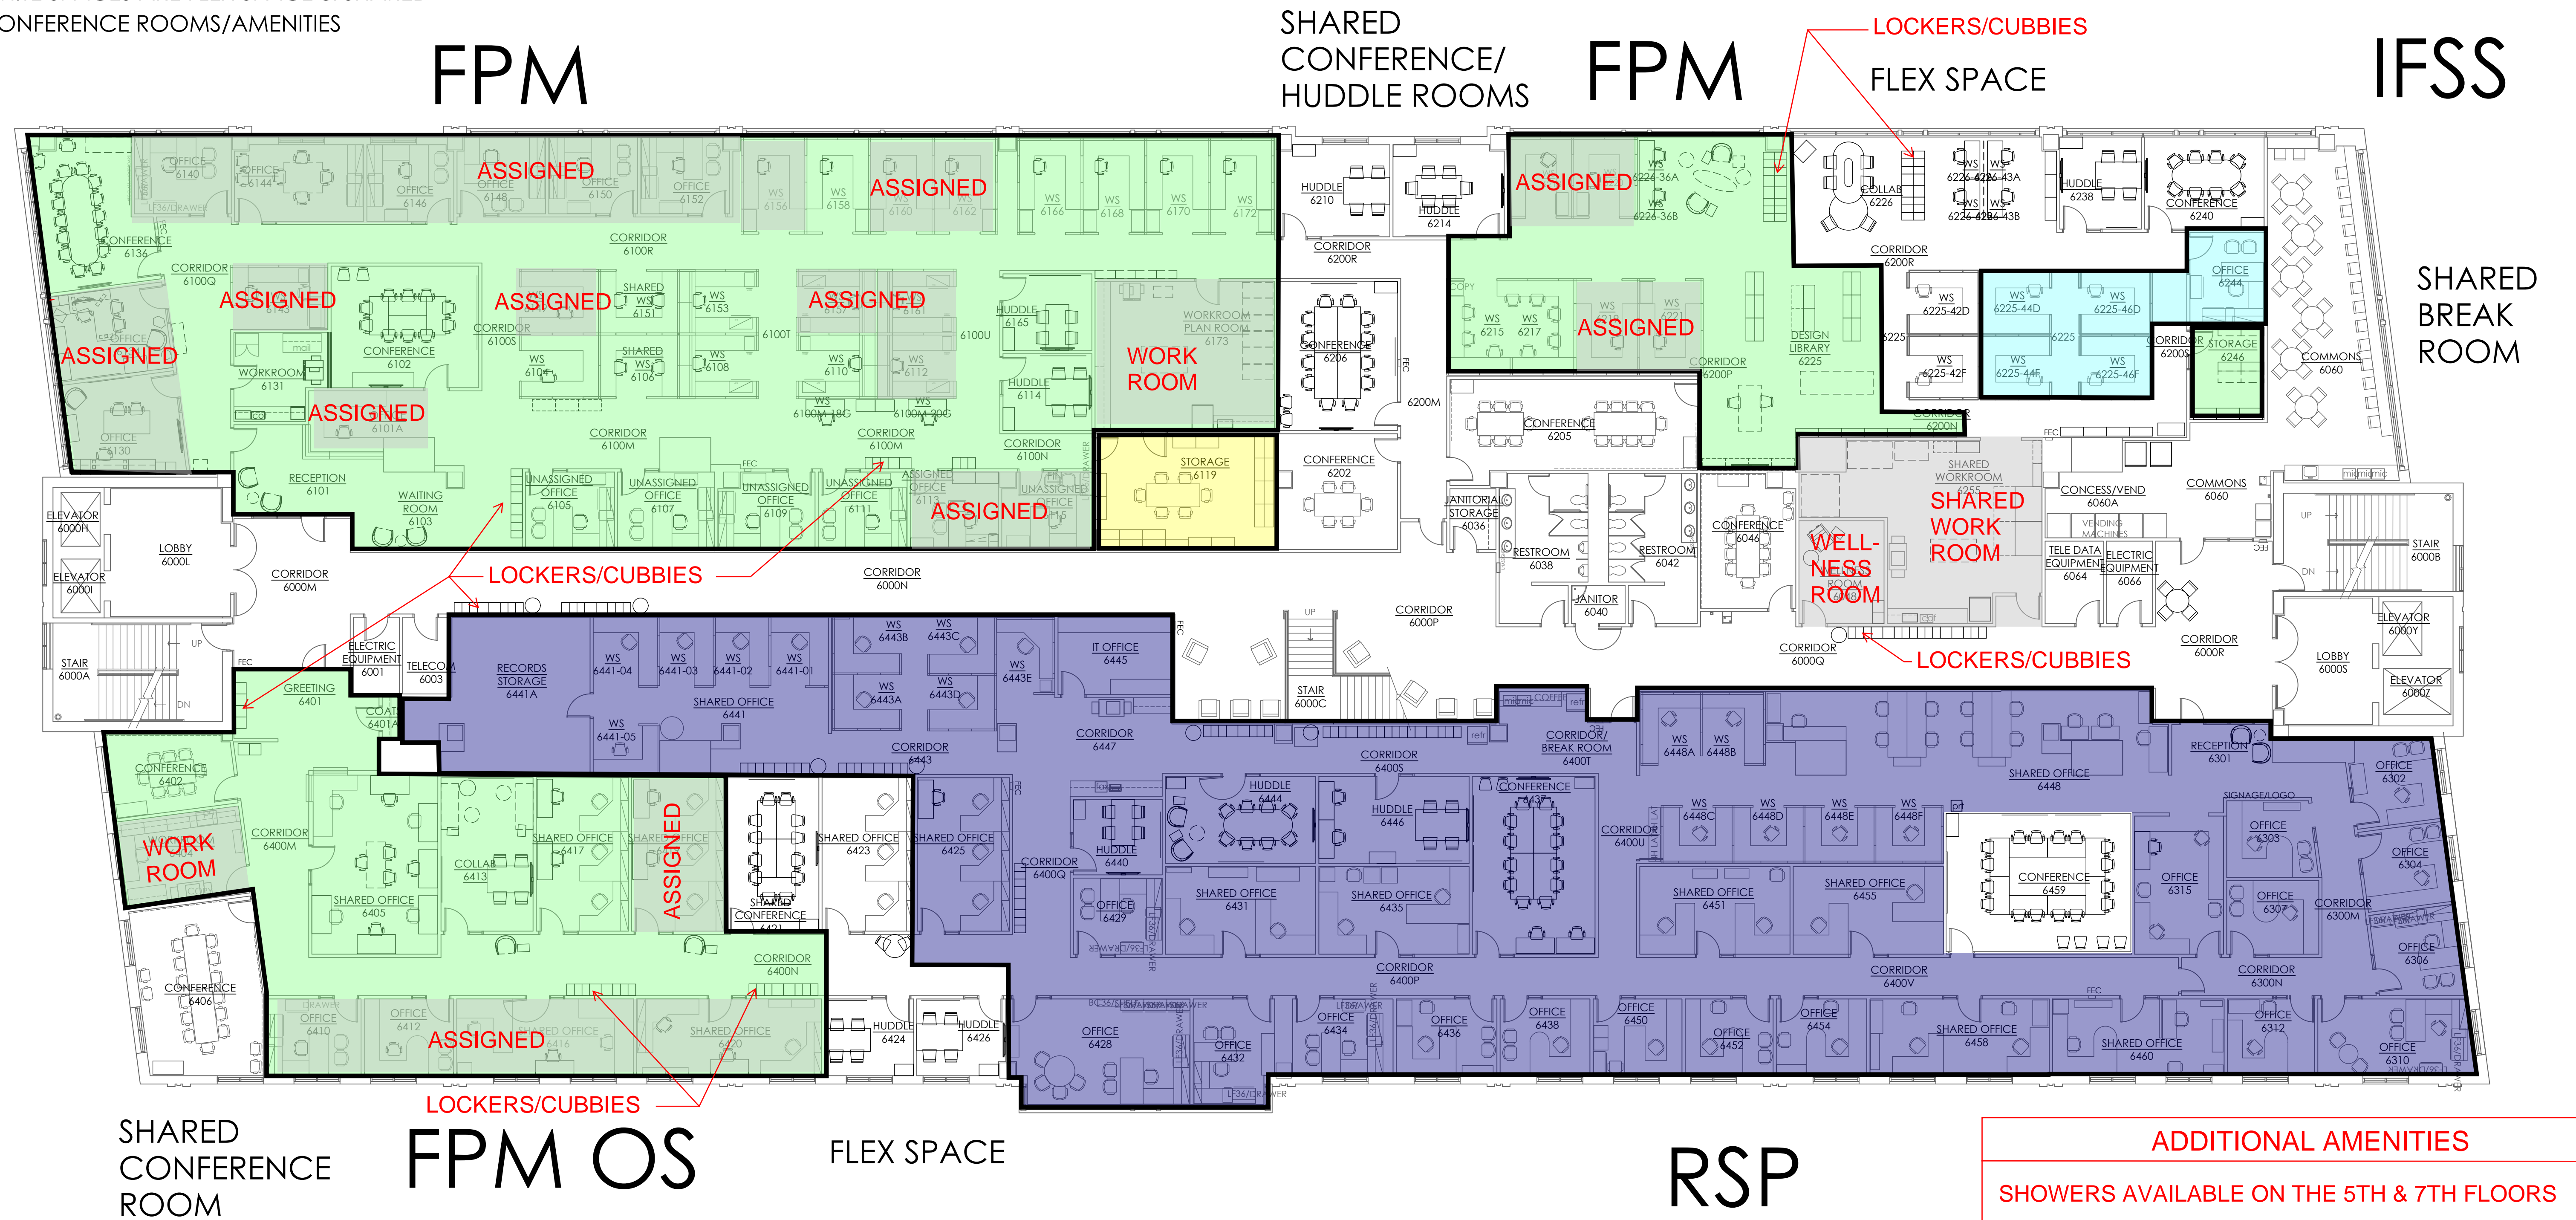

CAMPUS UNIT

- DoBS
- FPM
- RSP
- IFSS

WHITE SPACES ARE FLEX SPACE & SHARED CONFERENCE ROOMS/AMENITIES

21 N PARK AMENITIES AND FP&M ASSIGNED WORK AREAS

ADDITIONAL AMENITIES

SHOWERS AVAILABLE ON THE 5TH & 7TH FLOORS

ADDITIONAL WELLNESS ROOM ON 7TH FLOOR

ADDITIONAL SHARED CONFERENCE ROOMS AND HUDDLES AVAILABLE ON THE 1ST, 5TH & 7TH FLOORS